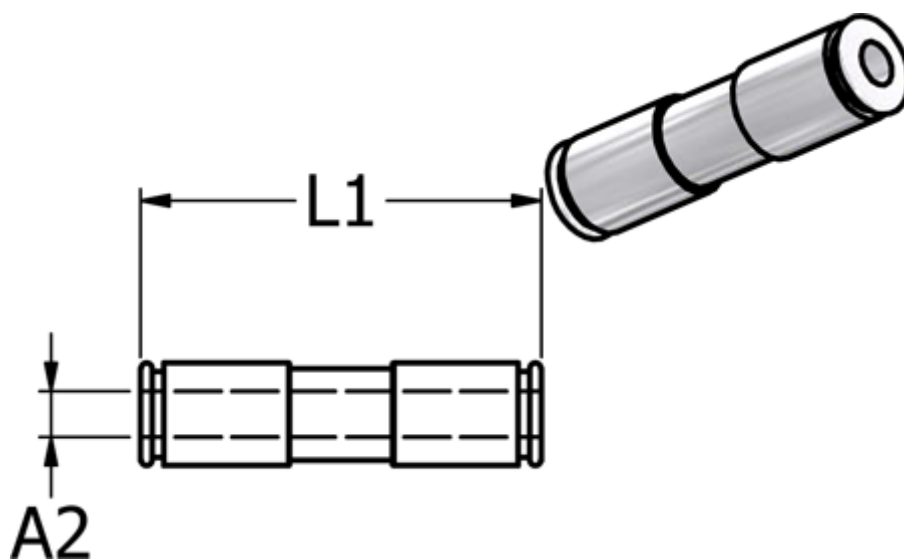

# Data Sheet

Article number: 586847010

Description: Metal Push-in fitting 847.010, Ø10-Ø10  
Straight connector with FPM O-ring

## Measures

---

Ext. hose diameter A2 = 10
L1 = 39